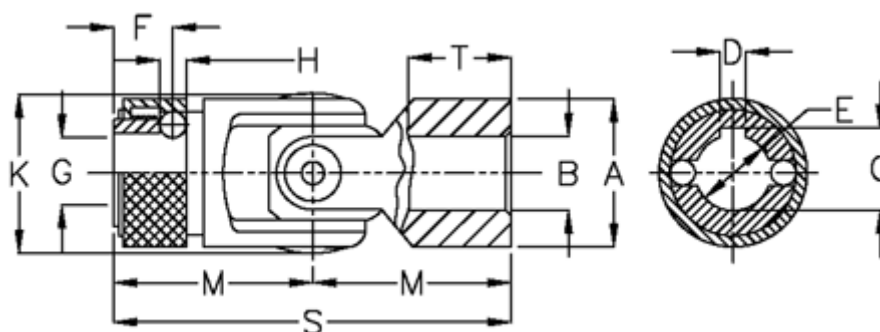

Data Sheet

Article number: 07732423

Description: Cross joint w/slide bearing
W/rapid change coupling, 0.732.423

Measures

A	= 32	K	= 33.5
B H7	= 16	M	= 43
C	= 17.3	MD max N m	= 60
D	= 5	s	= 86
E	= 16	T	= 25
F	= 14.0		
G	= 14.8		
H	= 6.35		